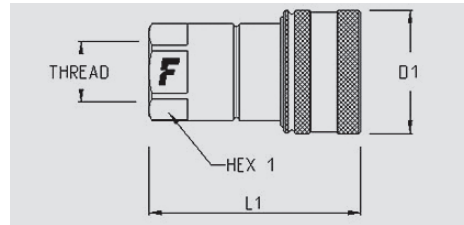

4NV

Size		Thread details			FEMALE						
inch	mm	Thread Type	Standard	Thread	Part Number	L (L1 + Thread)		D1		HEX1	
						mm	inch	mm	inch	mm	inch
1/2"	12,5	F BSPP	ISO 1179-1	BSPP 1/2 FEMALE	4NV 12 GAS F	66	2,6	38	1,5	27	1,06