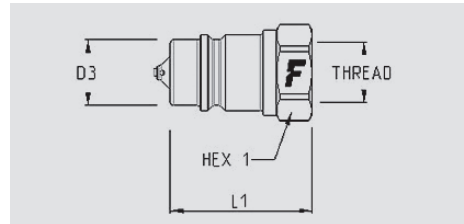

Size		Thread details			MALE								
inch	mm	Thread Type	Standard	Thread	Part Number	L (L1 + Thread)		D1		D3		HEX1	
						mm	inch	mm	inch	mm	inch	mm	inch
1/2"	12,5	O/ SAE	ISO 11926-1	3/4"-16 UNF FEMALE ORB	4NV 12-12SAE M	44	1,73	30	1,18	20,5	0,81	27	1,06
1/2"	12,5	F BSPP	ISO 1179-1	BSPP 1/2 FEMALE	4NV 12 GAS M	44	1,73	30	1,18	20,5	0,81	27	1,06
1/2"	12,5	F NPTF	ANSI B1.20.3	NPTF 1/2 FEMALE	4NV 12 NPT M	44	1,73	30	1,18	20,5	0,81	27	1,06