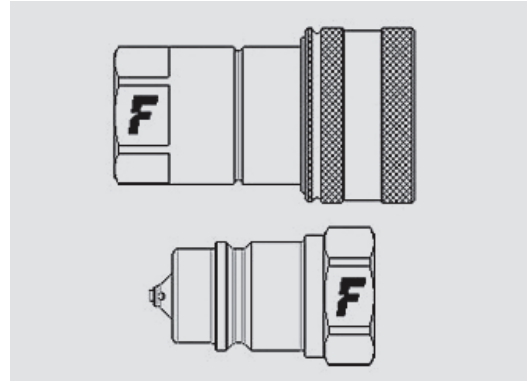

4NV

Standard couplings for agriculture with pressure relief valve.

Standard 1/2" couplings for agriculture allowing an easy relief of residual pressure thanks to a microvalve. ISO 7241-1 part A interchange.

Applications