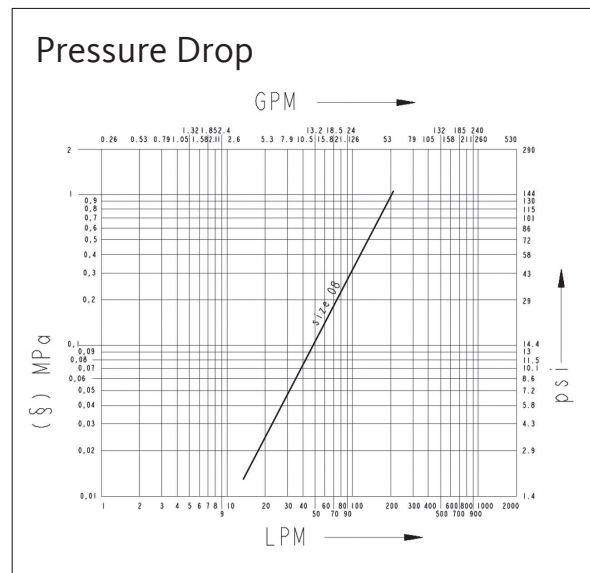

Technical Specifications

dash	Size		Working Pressure (MPa)	Flow Rate (l/min)	Spillage (ml)	Force to Connect (N)	Burst pressure (MPa)		
	mm	inch					Male	Female	Male + Female
08	12,5	1/2"	25	75	1,8	110	100	100	100

Material	Steel
Seals	NBR
Working temperatures	- 25 °C to + 125 °C
Surface treatment	MATE 500 (CrIII)
Series Interchange	ISO 7241-A
Valve Type	Poppet
Connection	Sleeve Retraction
Disconnection	Sleeve Retraction
Connection Under Pressure	Allowed Residual