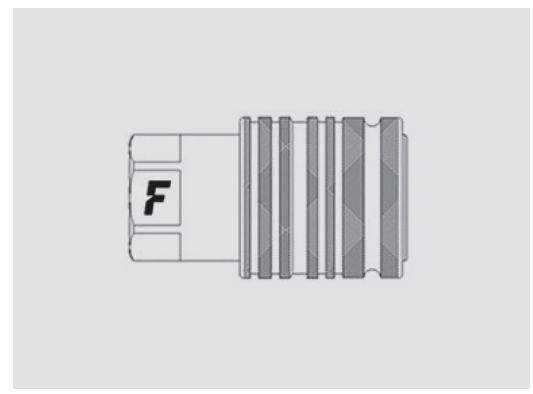

## Push-pull female coupling for agriculture with pressure relief valve.

Push-pull couplings, designed for panel mounting installation. Thanks to a microvalve it's possible to easily spill some oil when necessary in order to relieve the residual pressure into the female half. BSP and NPT female thread available. Breakaway function. ISO 7241-1 part A interchange.

## Technical Specifications

dash	Size		Working Pressure (MPa)	Flow Rate (l/min)	Spillage (ml)	Force to Connect (N)	Burst pressure (MPa)		
	mm	inch					Male	Female	Male + Female
08	12,5	1/2"	25	75	1,8	110	100	100	

Material	<b>Steel</b>
Seals	<b>NBR</b>
Working temperatures	<b>- 25 °C to + 125 °C</b>
Surface treatment	<b>MATE 500 (CrIII)</b>
Series Interchange	<b>ISO 7241-A</b>
Valve Type	<b>Poppet</b>
Connection	<b>Push to Connect*</b>
Disconnection	<b>Pull to Disconnect*</b>
Connection Under Pressure	<b>Allowed Residual</b>

\* If panel mounted through the sleeve. Otherwise sleeve retraction.

4PV

Size		Thread details			FEMALE						
inch	mm	Thread Type	Standard	Thread	Part Number	L (L1 + Thread)		D1		HEX1	
						mm	inch	mm	inch	mm	inch
1/2"	12,5	F BSPP	ISO 1179-1	BSPP 1/2 FEMALE	4PV 12 GAS F	66	2,6	38	1,5	27	1,06