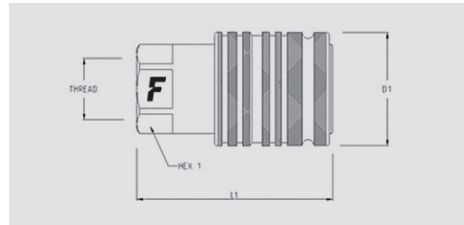

## Technical Specifications

dash	Size		Working Pressure (MPa)	Flow Rate (l/min)	Spillage (ml)	Force to Connect (N)	Burst pressure (MPa)		
	mm	inch					Male	Female	Male + Female
08	12,5	1/2"	25	75	1,8	110	100	100	

Material	<b>Steel</b>
Seals	<b>NBR</b>
Working temperatures	<b>- 25 °C to + 125 °C</b>
Surface treatment	<b>MATE 500 (CrIII)</b>
Series Interchange	<b>ISO 7241-A</b>
Valve Type	<b>Poppet</b>
Connection	<b>Push to Connect*</b>
Disconnection	<b>Pull to Disconnect*</b>
Connection Under Pressure	<b>Allowed Residual</b>

\* If panel mounted through the sleeve. Otherwise sleeve retraction.

4PV

Size		Thread details			FEMALE						
inch	mm	Thread Type	Standard	Thread	Part Number	L (L1 + Thread)		D1		HEX1	
						mm	inch	mm	inch	mm	inch
1/2"	12,5	F BSPP	ISO 1179-1	BSPP 1/2 FEMALE	4PV 12 GAS F	66	2,6	38	1,5	27	1,06