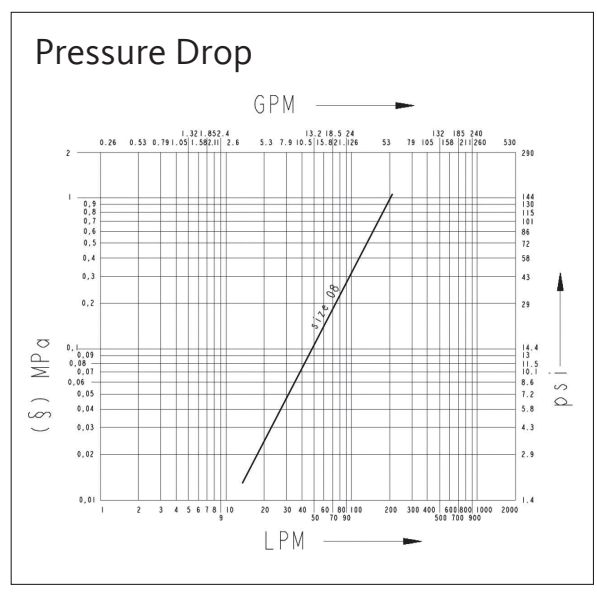

## Push-pull female coupling for agriculture with pressure relief valve.

Push-pull couplings, designed for panel mounting installation. Thanks to a microvalve it's possible to easily spill some oil when necessary in order to relieve the residual pressure into the female half. BSP and NPT female thread available. Breakaway function. ISO 7241-1 part A interchange.

## Technical Specifications

dash	Size		Working Pressure (MPa)	Flow Rate (l/min)	Spillage (ml)	Force to Connect (N)	Burst pressure (MPa)		
	mm	inch					Male	Female	Male + Female
08	12,5	1/2"	25	75	1,8	110	100	100	

Material	<b>Steel</b>
Seals	<b>NBR</b>
Working temperatures	<b>- 25 °C to + 125 °C</b>
Surface treatment	<b>MATE 500 (CrIII)</b>
Series Interchange	<b>ISO 7241-A</b>
Valve Type	<b>Poppet</b>
Connection	<b>Push to Connect*</b>
Disconnection	<b>Pull to Disconnect*</b>
Connection Under Pressure	<b>Allowed Residual</b>

\* If panel mounted through the sleeve. Otherwise sleeve retraction.

4PV

Size		Thread details			FEMALE						
inch	mm	Thread Type	Standard	Thread	Part Number	L (L1 + Thread)		D1		HEX1	
						mm	inch	mm	inch	mm	inch
1/2"	12,5	F BSPP	ISO 1179-1	BSPP 1/2 FEMALE	4PV 12 GAS F	66	2,6	38	1,5	27	1,06